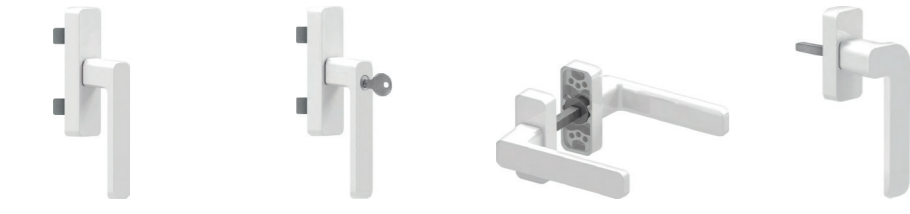

ACCESSORIES FOR CASEMENT

Double Handle 260

Cremones Bolt and Handles MECA

REF. 160

REF. 160C

REF. 260

REF. 360AD

Corner and T-Joint 2635