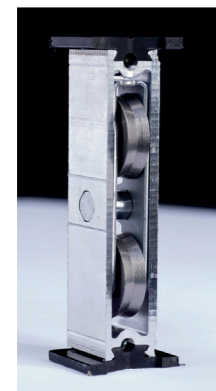

Handles for Versus

PCM

POM

KUBIK

HEFEL

NOVEM OFFSET

NOVEM

S3G

Rollers

From self-positioning roller, branded, to the most load resistant.

KOMPO

SHERPA

MIA

Flush Handle

Versions available:
With positioner, automatic, fixed.

MIA