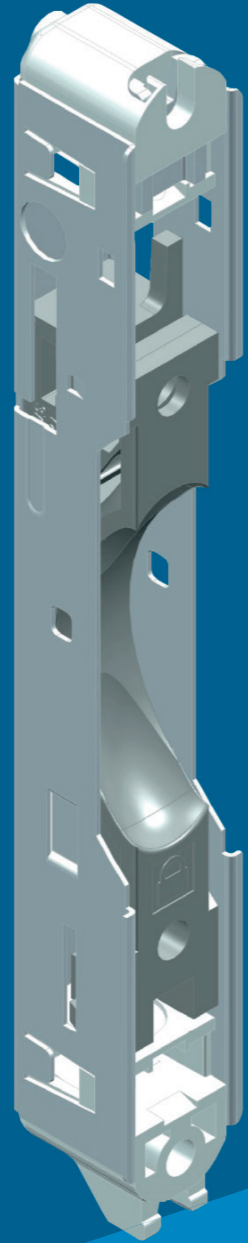

ACCESSORIES FOR CASEMENT

Double Handle 260

Cremones Bolt and Handles MECA

REF. 160

REF. 160C

REF. 260

REF. 360AD

Corner and T-Joint 2635

Handles for Versus

PCM

POM

KUBIK

HEFEL

NOVEM OFFSET

NOVEM

S3G

MIA

MIA

BSM VERSUS

ACCESSORIES FOR DOOR

Cylinder Action Locks

REF. 7716

REF. 7791

Handle Action Locks

REF. 7781 - 3 POINTS LOCK WITH HOOK

REF. 7881 - 5 POINTS LOCK WITH HOOK

REF. 7981 - 5 POINTS LOCK

REF. 7717 - 3 POINTS LOCK WITH DEADBOLT

REF. 7717 - 3 POINTS LOCK WITH ADVANCING SAFETY PINS - PATENTED

Cylinders