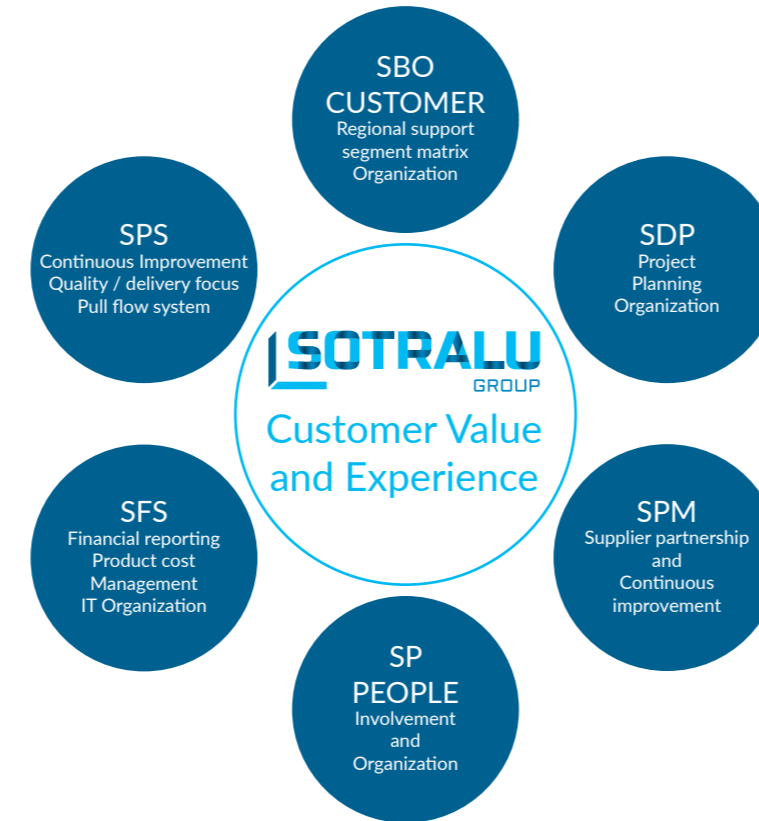

REF. 4514

REF. SQ04516

REF. 5700

REF. LC-122

RASATA ROSELESS HANDLE

QUALITY AND INNOVATION "MADE IN EUROPE"

Sotralu Group,
a 100% European Company,
brings together three renowned
brands each having more than
40 years of experience.