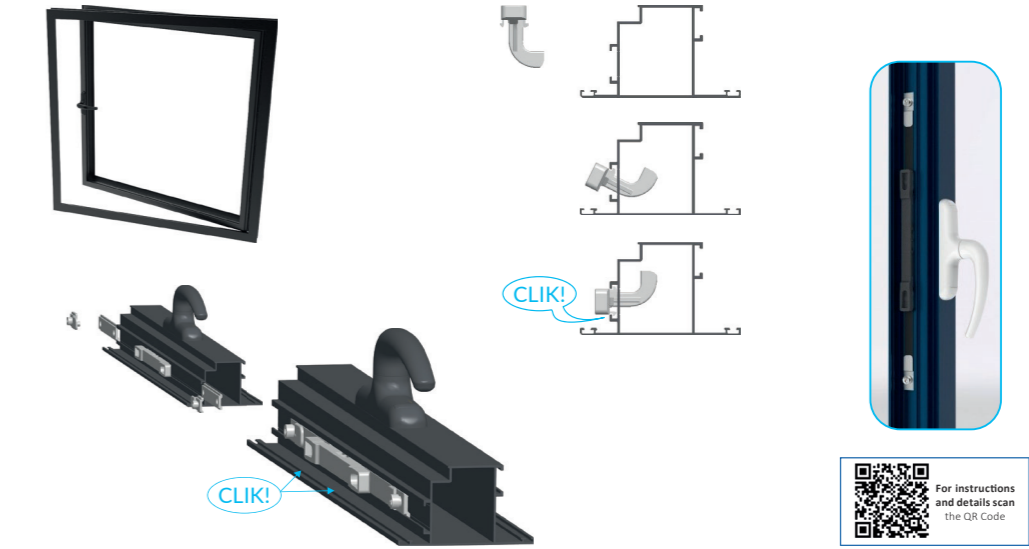

STANDARD EURO CYLINDER

SAFELY EURO CYLINDER

OVAL CYLINDER

Door Hinges

CLIO 3D 2 WINGS

CLIO 3D 3 WINGS

CLIO FAST 2 WINGS

CLIO FAST 3 WINGS

GEAR ACTION MULTIPOINT LOCK 7615

SIDE HUNG OUTWARD OPENING

Outward Opening

The revolutionary side hug outward opening solution FAST and EASY to install.

Cremone

2 Locking Points Premium Kit

Multi Locking Points Top Kit